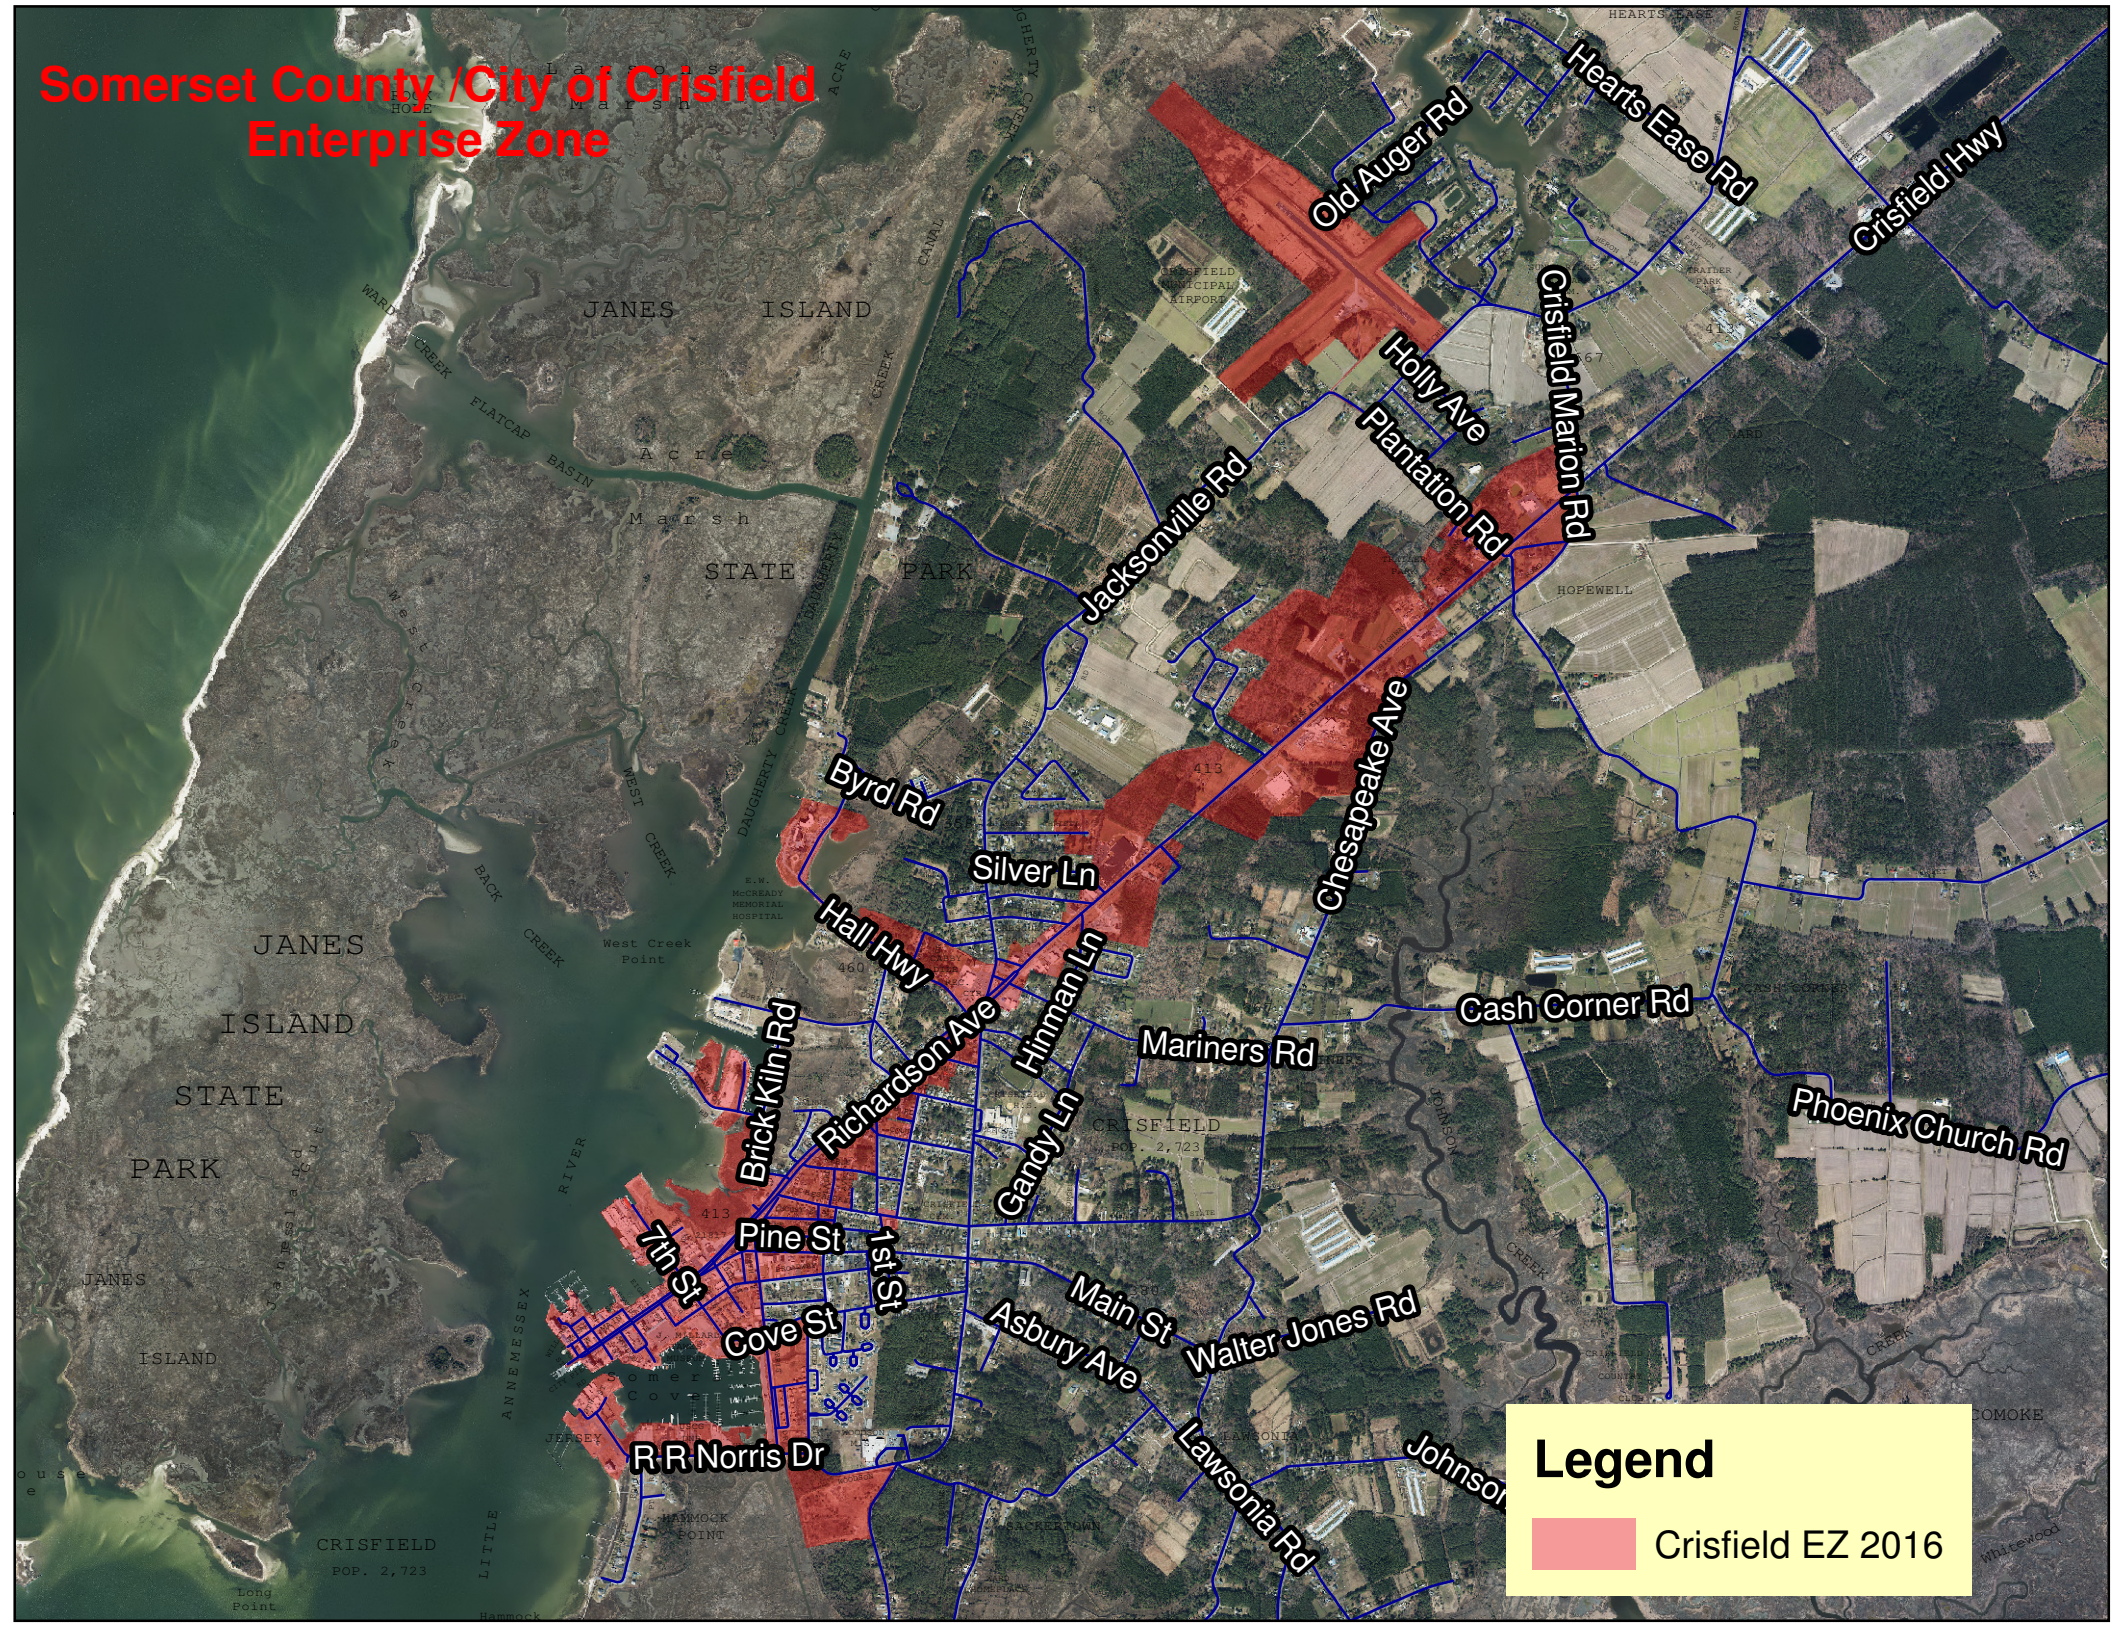

Somerset County / City of Crisfield Enterprise Zone

Legend

Crisfield EZ 2016